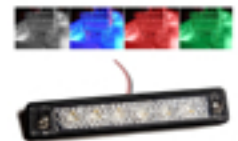

## Telescoping Anchor Light Set

- 150 Sets
- Adjustable Length Pole + LED Light
- Base with Stainless Cap
- Stainless Screws (Three Per Set)
- Wave One Instruction Sheet
- White Box With Wave One Logo Sticker
- 100 Extra White Boxes

## Flush Mount LED Light

- 1000 White Bezel
- 1000 Stainless Bezel
- Four Color Function (White - Blue - Red - Green)
- Wave One Hologram Sticker On Rear
- Stainless Screws (2 Per Light)
- Wave One Instruction Sheet + Wave One Box
- 250 Extra Empty Boxes

## Surface Mount LED Light

- 360 Lights - 4" Length
- Four Color Function (White - Blue - Red - Green)
- Wave One Hologram Sticker On Rear
- Rubber Gasket On Rear
- Stainless Screws (2 Per Light)
- Wave One Instruction Sheet + Wave One Hangar Card

## Surface Mount Strip LED Light

- 360 Lights - 16" Length
- Four Color Function (White - Blue - Red - Green)
- Wave One Hologram Sticker On Wire
- Stainless Screws (4 Per Light)
- Wave One Instruction Sheet