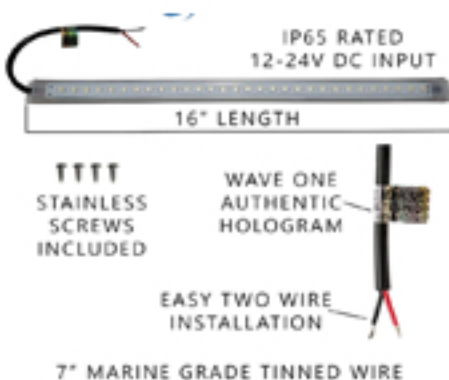

## Telescoping Anchor Light Set

- 150 Sets
- Adjustable Length Pole + LED Light
- Base with Stainless Cap
- Stainless Screws (Three Per Set)
- Wave One Instruction Sheet
- White Box With Wave One Logo Sticker
- 100 Extra White Boxes

## Flush Mount LED Light

- 1000 White Bezel
- 1000 Stainless Bezel
- Four Color Function (White - Blue - Red - Green)
- Wave One Hologram Sticker On Rear
- Stainless Screws (2 Per Light)
- Wave One Instruction Sheet + Wave One Box
- 250 Extra Empty Boxes

## Surface Mount LED Light

- 360 Lights - 4" Length
- Four Color Function (White - Blue - Red - Green)
- Wave One Hologram Sticker On Rear
- Rubber Gasket On Rear
- Stainless Screws (2 Per Light)
- Wave One Instruction Sheet + Wave One Hangar Card

## Surface Mount Strip LED Light

- 360 Lights - 16" Length
- Four Color Function (White - Blue - Red - Green)
- Wave One Hologram Sticker On Wire
- Stainless Screws (4 Per Light)
- Wave One Instruction Sheet