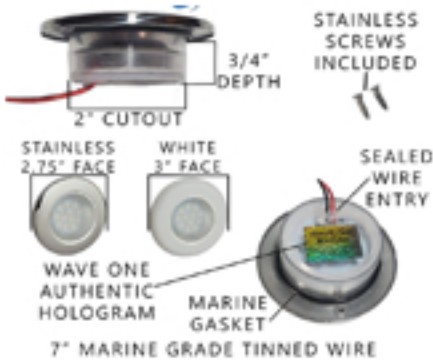

## Telescoping Anchor Light Set

- 150 Sets
- Adjustable Length Pole + LED Light
- Base with Stainless Cap
- Stainless Screws (Three Per Set)
- Wave One Instruction Sheet
- White Box With Wave One Logo Sticker
- 100 Extra White Boxes

## Flush Mount LED Light

- 1000 White Bezel
- 1000 Stainless Bezel
- Four Color Function (White - Blue - Red - Green)
- Wave One Hologram Sticker On Rear
- Stainless Screws (2 Per Light)
- Wave One Instruction Sheet + Wave One Box
- 250 Extra Empty Boxes

## Surface Mount LED Light

- 360 Lights - 4" Length
- Four Color Function (White - Blue - Red - Green)
- Wave One Hologram Sticker On Rear
- Rubber Gasket On Rear
- Stainless Screws (2 Per Light)
- Wave One Instruction Sheet + Wave One Hangar Card

## Surface Mount Strip LED Light

- 360 Lights - 16" Length
- Four Color Function (White - Blue - Red - Green)
- Wave One Hologram Sticker On Wire
- Stainless Screws (4 Per Light)
- Wave One Instruction Sheet